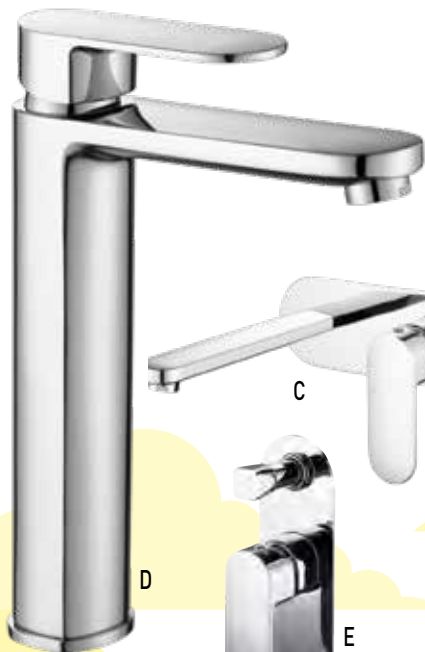

$120

A

B

D

C

E

PEAK CONTEMPORARY OVAL MIXERS

Chrome plated finish. 10 yr cartridge warranty. 35mm ceramic disc.

A. Basin Mixer WELS 5 Star - 5L/min Reg No. T26462 B. Wall Mixer **$90**

C. Basin/Wall Mixer complete with outlet & plate. WELS 4 Star - 6.5L/min

Reg No. T27631 **$215** D. High Rise Tower Vessel Mixer

WELS 5 Star - 5L/min Reg No. T26463 **$185**

E. Bath/Wall Mixer with diverter. **$130**

LN0175

A

B

D

$85

C

E

PEAK TRADITIONAL CROSS HANDLE TAPWARE

Traditional cross handle design. Solid chrome plated brass construction. 5yr parts/1yr labour warranty.

A. Bath Set **$59** B. G Swivel Outlet **$75** C. Wall Top

Assembly **$50** D. Basin Set WELS 3 Star - 8.5L/min

Reg No. T08217 **$85** E. Washing Machine Stops **$58**

F. Shower Set WELS 3 Star - 9L/min Reg No. S03188 **$72**

LN0175

$159

$149

BENTON'S VALUE SHOWER RANGE

$195

$215

PEAK SLIDING SHOWER SETS

1.5m double hooked stainless steel hose.

3 function hand shower. 5yr warranty.

Round WELS 4 Star - 5.5L/min

Chrome Reg No. S13168

Matte Black Reg No. S13168(V)

Square WELS 4 Star - 7L/min

Chrome Reg No. S13169

Matte Black Reg No. S13169(V)

LN0175

• **BENDIGO** 15-21 Kennedy St (03) 5444 5477 • **CAMPBELLFIELD** 1922 Hume Hwy (03) 9357 9022

• **CORIO** 110 - 114 O'Brien's Rd (03) 5274 2908 • **EAST KEILOR** 2 Webber Pde (03) 9325 6211

• **GISBORNE** 16 Robertson St (03) 5428 8666 • **LEONGATHA** 15 Anderson St (03) 5662 4133

• **MALVERN EAST** 1818-1822 Malvern Rd (03) 9885 2066 • **HEATHERTON** 1/1 Kingston Rd (03) 9552 0300

• **HEIDELBERG** 192-204 Burgundy St (03) 9459 4333 • **HOPPERS CROSSING** 330 Old Geelong Rd (03) 9368 9100

• **SOUTH MELBOURNE** 4/186 York St (03) 9674 9222 • **THOMASTOWN** 219 Settlement Rd (03) 9466 3700

• **WILLIAMSTOWN** 227-229 Kororoit Creek Rd (03) 9391 4355 ■ Denotes Luxury Bathroom Centres

ALL STORES (except Corio) OPEN 8.30 - 5PM MONDAY TO FRIDAY

See individual stores for Saturday opening hours.