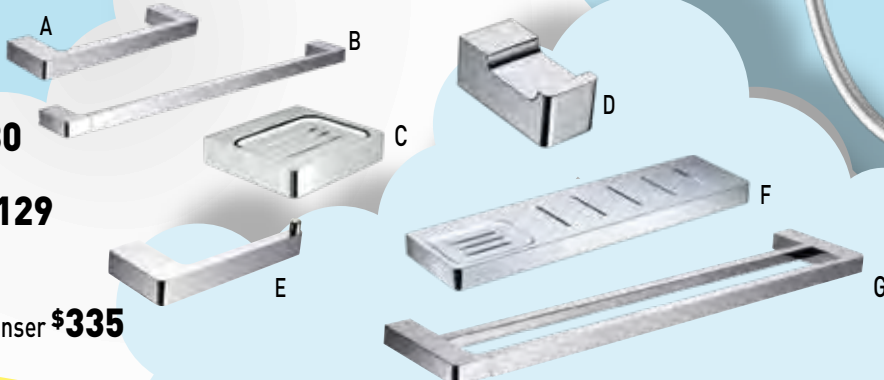

\$120

METHVEN GENOA G5 HAND SHOWER ON BRACKET

Five functions - Airstream™, normal, massage, champagne, and 2 combination. WELS 3 Star - 9L/min Reg No. S10146 LN0095

METHVEN GENOA G5 BRASS RAIL SHOWER

Height adjustable, twist slider. 655mm brass rail with adjustable retro-fit pillar. WELS 3 Star - 9L/min Reg No. S10152 LN0095

\$179

METHVEN SPIRIT BASIN MIXER

Solid brass construction. Fixed cast spout. WELS 5 Star - 6L/min Reg No. T33105 LN0095

ARCISAN ENEO ACCESSORIES

Square geometric form with curved corners. Chrome finish. Other finishes available at extra cost.

- A. Guest Towel Rail \$88**
B. Single Towel Rail 600mm \$112
C. Soap Dish \$84 D. Robe Hook \$34
E. Toilet Roll Holder \$63
F. Shelf with Integrated Soap Dish \$230
G. Double Towel Rail 600mm \$159
 Not shown: Single Towel Rail 800mm **\$129**
 Double Towel Rail 800mm **\$175**
 Towel Rack with Rail 600mm **\$295**
 Shelf with Integrated Liquid Soap Dispenser **\$335**