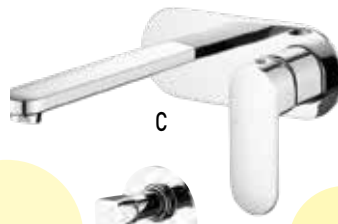

$120

A

B

D

C

E

PEAK CONTEMPORARY OVAL MIXERS

Chrome plated finish. 10 yr cartridge warranty. 35mm ceramic disc.

A. Basin Mixer WELS 5 Star - 5L/min Reg No. T26462 B. Wall Mixer **$90**

C. Basin/Wall Mixer complete with outlet & plate. WELS 4 Star - 6.5L/min

Reg No. T27631 **$215** D. High Rise Tower Vessel Mixer

WELS 5 Star - 5L/min Reg No. T26463 **$185**

E. Bath/Wall Mixer with diverter. **$130**

LN0175

A

B

D

$85

C

E

PEAK TRADITIONAL CROSS HANDLE TAPWARE

Traditional cross handle design. Solid chrome plated brass construction. 5yr parts/1yr labour warranty.

A. Bath Set **$59** B. G Swivel Outlet **$75** C. Wall Top

Assembly **$50** D. Basin Set WELS 3 Star - 8.5L/min

Reg No. T08217 **$85** E. Washing Machine Stops **$58**

F. Shower Set WELS 3 Star - 9L/min Reg No. S03188 **$72**

LN0175

$159

$149

BENTON'S VALUE SHOWER RANGE

$195

$215

PEAK SLIDING SHOWER SETS

1.5m double hooked stainless steel hose.

3 function hand shower. 5yr warranty.

Round WELS 4 Star - 5.5L/min

Chrome Reg No. S13168

Matte Black Reg No. S13168(V)

Square WELS 4 Star - 7L/min

Chrome Reg No. S13169

Matte Black Reg No. S13169(V)

LN0175

• **BENDIGO** 15-21 Kennedy St (03) 5444 5477 • **CAMPBELLFIELD** 1922 Hume Hwy (03) 9357 9022

• **CORIO** 110 - 114 O'Brien's Rd (03) 5274 2908 • **EAST KEILOR** 2 Webber Pde (03) 9325 6211

• **GISBORNE** 16 Robertson St (03) 5428 8666 • **LEONGATHA** 15 Anderson St (03) 5662 4133

• **MALVERN EAST** 1818-1822 Malvern Rd (03) 9885 2066 • **HEATHERTON** 1/1 Kingston Rd (03) 9552 0300

• **HEIDELBERG** 192-204 Burgundy St (03) 9459 4333 • **HOPPERS CROSSING** 330 Old Geelong Rd (03) 9368 9100

• **SOUTH MELBOURNE** 4/186 York St (03) 9674 9222 • **THOMASTOWN** 219 Settlement Rd (03) 9466 3700

• **WILLIAMSTOWN** 227-229 Kororoit Creek Rd (03) 9391 4355 ■ Denotes Luxury Bathroom Centres

ALL STORES (except Corio) OPEN 8.30 - 5PM MONDAY TO FRIDAY

See individual stores for Saturday opening hours.